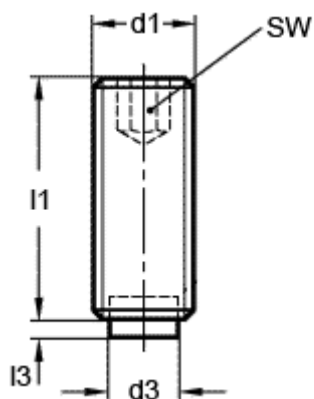

Data Sheet

Article number: 20931680A
Description: E+G Grub screw
GN 913.3-M12-32-KU

Measures

$d1 = M12$
 $d3 = 8$
 $l1 = 32.0$
 $l3 = 2.1$
 $SW = 6.0$